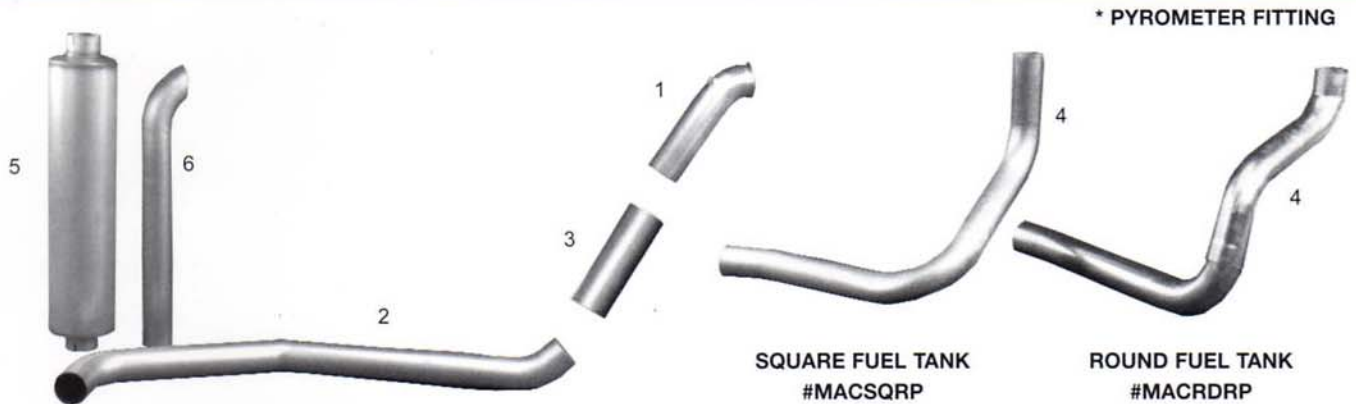

FREIGHTLINER MEDIUM DUTY

FREIGHTLINER 1994 TO 1998 B-SERIES CUMMINS

1 - TURBO PIPE	2 - CATALYTIC MUFFLER	3 - TAIL PIPE
AUTO-JET PART NO. FRLMDBT O.E. NO. 04-16872-000	AUTO-JET PART NO. 400FDCAT O.E. NO. 04-17029-000	AUTO-JET PART NO. TD400

1975-85 R AND RD MODELS EM6-237, EM6-237R, ENDT 675, END 864 ENGINES

1 - TURBO PIPE	2 - INTERMEDIATE PIPE	3 - FLEX TUBE	4 - REAR PIPE	5 - MUFFLER	6 - STACK PIPE
MACTURBO*	MACRIP	FLEX40012	MAC RD RP MAC SQ RP	85-0035	SEE PAGE ACC 7
4 ME 32603	4 ME 32603	4 ME 2786P3	4 ME 32612 4 ME 32611	2 ME 336B	SEE PAGE ACC 7