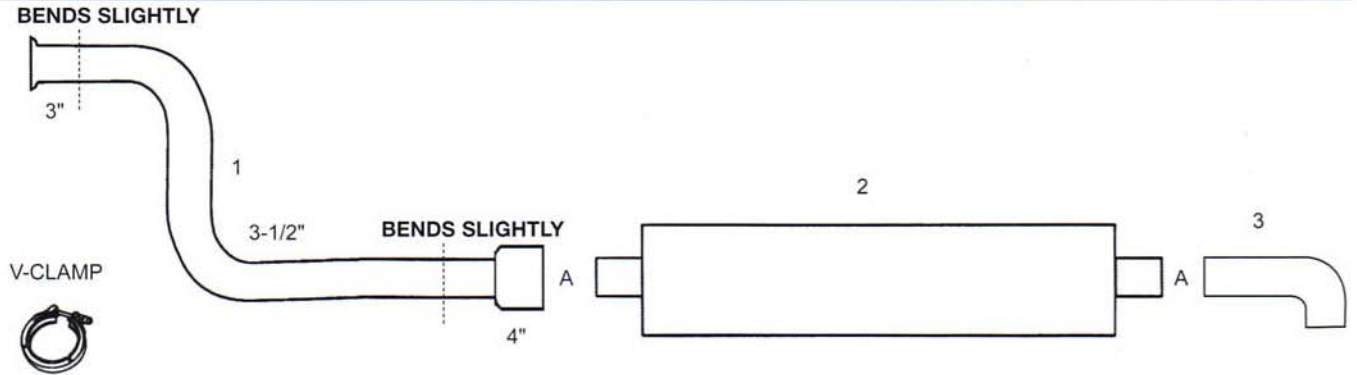

FREIGHTLINER MEDIUM DUTY

FREIGHTLINER 1994 TO 1998 B-SERIES CUMMINS

1 - TURBO PIPE	2 - CATALYTIC MUFFLER	3 - TAIL PIPE
AUTO-JET PART NO. FRLMDBT O.E. NO. 04-16872-000	AUTO-JET PART NO. 400FDCAT O.E. NO. 04-17029-000	AUTO-JET PART NO. TD400