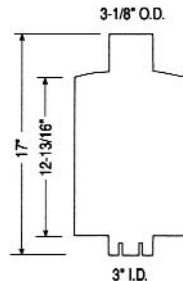

OFF-ROAD EQUIPMENT MUFFLERS

CATERPILLAR

Machine/Model	Serial Number	Part Number	Muffler		Stack	
			OEM Number	Outlet O.D. (inches)	Part Number	
MOTOR GRADERS						
12	13K1-2567	20153T	3K3124	3-1/8		
	33K1-Up	20153T	3K3124	3-1/8		
	70D-4309	20153T	3K3124	3-1/8		
	71D-742	20153T	3K3124	3-1/8		
	73G-3301	20153T	3K3124	3-1/8		
	80C1-Up 99E1-14170	20153T	3K3124	3-1/8		
112	8K1-359	20153T	3K3124	3-1/8		
	68E618-1377	20153T	3K3124	3-1/8		89143A
	89J1-Up	20153T	3K3124	3-1/8		89143A
120	14K1-1718	20153T	3K3124	3-1/8		89143A
	35K1-487	20153T	3K3124	3-1/8		
	89G-Up	20153T	3K3124	3-1/8		

20153T *

*AVAILABLE IN HEAVY DUTY

Caterpillar Part Numbers are for reference use only.

AUTO-JET MUFFLER CORP.

**U.S. toll free 1-800-247-5391 • Fax 515-224-0727 • website: www.auto-jet.com
Canada toll free 1-866-229-3402 • Fax 519-455-1103 • website: www.unitedmuffler.com**

OR 8