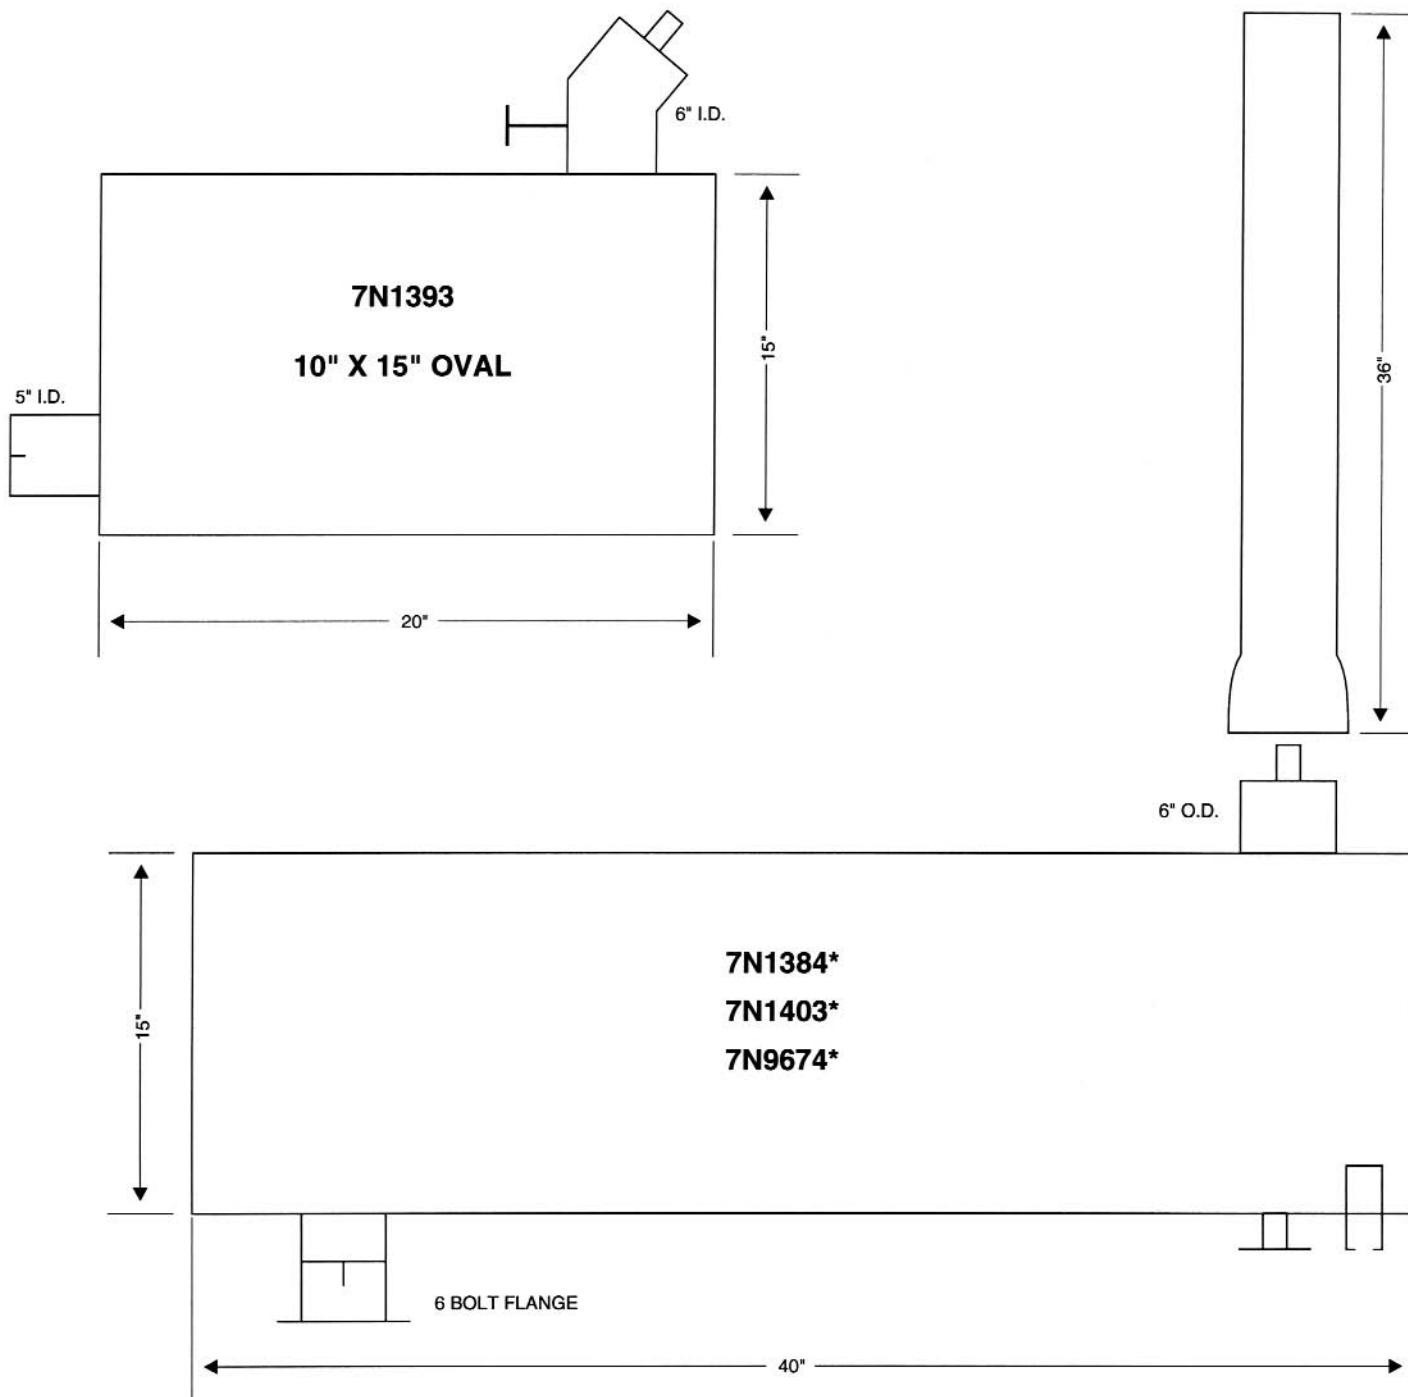

OR 10

OFF-ROAD EQUIPMENT MUFFLERS

CATERPILLAR

*** DIFFERENT THAN ORIGINAL, BUT IS DIRECT FIT AND INCLUDES EJECOR STACK AND CLAMPS**

Caterpillar Part Numbers are for reference use only.

AUTO-JET MUFFLER CORP.