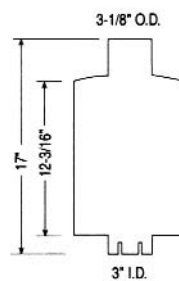

20153T *

*AVAILABLE IN HEAVY DUTY

Caterpillar Part Numbers are for reference use only.

AUTO-JET MUFFLER CORP.

U.S. toll free 1-800-247-5391 • Fax 515-224-0727 • website: www.auto-jet.com
Canada toll free 1-866-229-3402 • Fax 519-455-1103 • website: www.unitedmuffler.com

OR 6