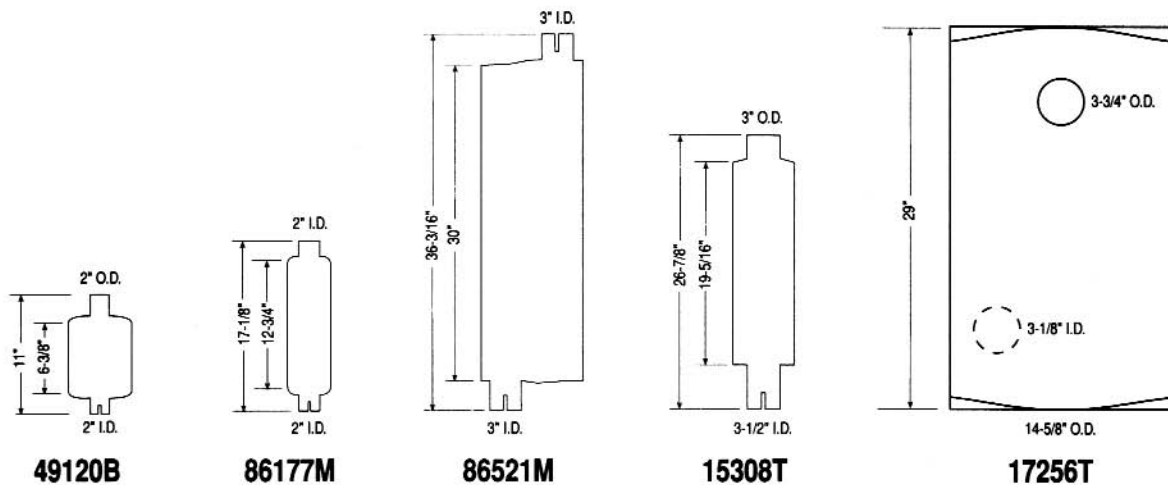

OFF-ROAD EQUIPMENT MUFFLERS

Machine/Model	Muffler			Stack
	Part Number	OEM Number	Outlet O.D. (inches)	Part Number

ERICKSON

SKID STEERS

Various Various	49120B	34110	2	See pages 1-2
	86177M	34112	2-1/8	

INTERNATIONAL-HOUGH

LOADERS/CRAWLERS

TD7, 100C, 100E TD8C W/IH DT239	86521M	108435H45	3	See pages 1-2
	15308T	652499C3	3	

FIAT-ALLIS

LOADERS/GRADERS

150D	17256T	73121707	3-13/16	See pages 1-2

AUTO-JET MUFFLER CORP.

U.S. toll free 1-800-247-5391 • Fax 515-224-0727 • website: www.auto-jet.com
Canada toll free 1-866-229-3402 • Fax 519-455-1103 • website: www.unitedmuffler.com