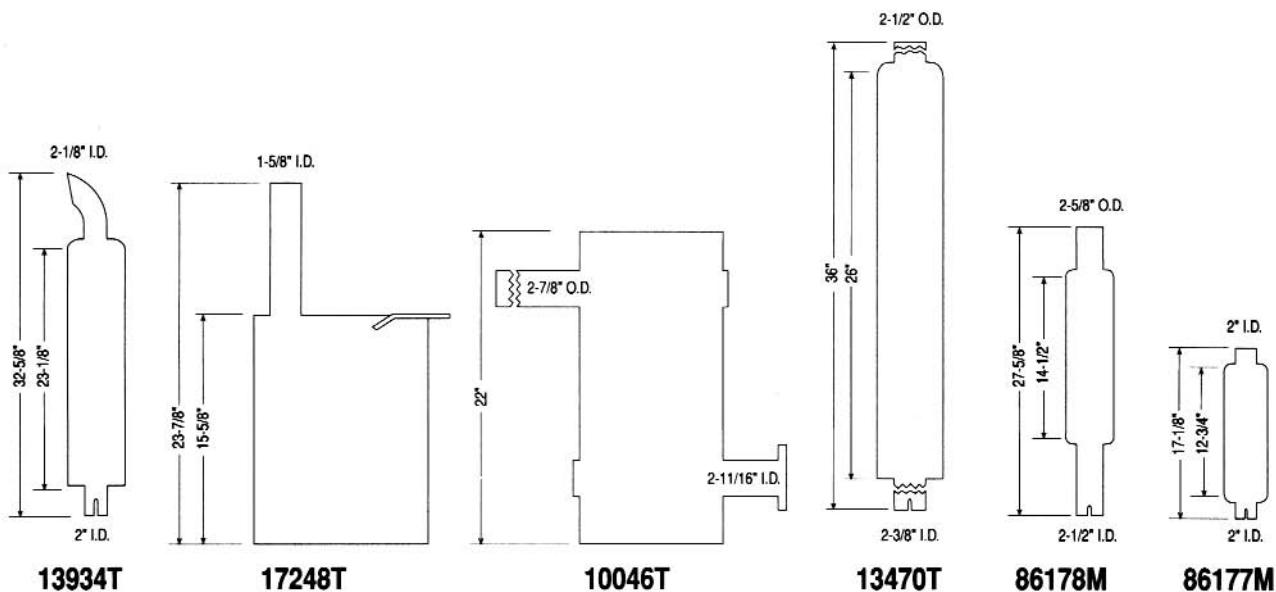

OFF-ROAD EQUIPMENT MUFFLERS

FORD/NEW HOLLAND

Machine/Model	Muffler			Stack
	Part Number	OEM Number	Outlet O.D. (inches)	Part Number
LOADERS				
780 Series w/ Perkins 203, FORD 201, or Deutz F33C-912	13934T	762-784 (264-566)	2-1/8	See pages 1-2
L35 w/ Perkins 108		612-871	1-5/8	
BACKHOES				
8000 '68 to July '76	10046T	C7NN5230F	2-7/8	See pages 1-2
7500 w/ FORD 256 Turbo Diesel	13470T	D4NN5230C	2-1/2	
SKID STEERS				
Various	86178M	167-650	2-5/8	See pages 1-2
Various	86177M	197-700	2	
Various	86177M	199-254	2	

AUTO-JET MUFFLER CORP.

U.S. toll free 1-800-247-5391 • Fax 515-224-0727 • website: www.auto-jet.com
Canada toll free 1-866-229-3402 • Fax 519-455-1103 • website: www.unitedmuffler.com