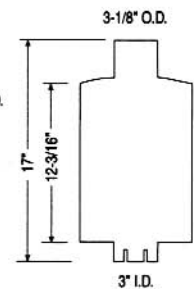

20153T *

*AVAILABLE IN HEAVY DUTY

Caterpillar Part Numbers are for reference use only.

AUTO-JET MUFFLER CORP.

U.S. toll free 1-800-247-5391 • Fax 515-224-0727 • website: www.auto-jet.com
Canada toll free 1-866-229-3402 • Fax 519-455-1103 • website: www.unitedmuffler.com

OR 7