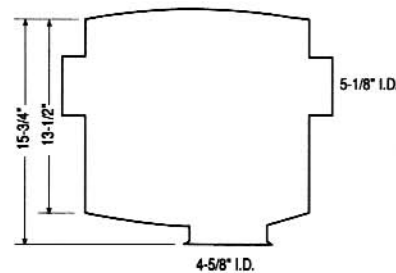

OFF-ROAD EQUIPMENT MUFFLERS

CATERPILLAR

Machine/Model	Serial Number	Part Number	Muffler		Stack	
			OEM Number	Outlet O.D. (inches)	Part Number	
COMPACTORS						
814	90P1-147	20620T	7S8443	4-1/2		90552A
TRACTOR-SCRAPERS						
613	71M1-LB	20620T	7S8443	4-1/2		90553A
PIPE LAYERS						
583	78V535-947 78V948-Up	21201T 21201T	6N7212 6N7212	5 5		18906N 18906N
572	40U411-Up	15994T	6N0731	5-1/8		18904N
571	16W256-Up	15994T	6N0731	5-1/8		18904N
561	62A1-387 85H1-Up 92J1-321	20153T 20153T 20153T	3K3124 3K3124 3K3124	3-1/8 3-1/8 3-1/8		89143A 89212A

15994T

*AVAILABLE IN HEAVY DUTY

Caterpillar Part Numbers are for reference use only.

AUTO-JET MUFFLER CORP.

U.S. toll free 1-800-247-5391 • Fax 515-224-0727 • website: www.auto-jet.com
Canada toll free 1-866-229-3402 • Fax 519-455-1103 • website: www.unitedmuffler.com

OR 7