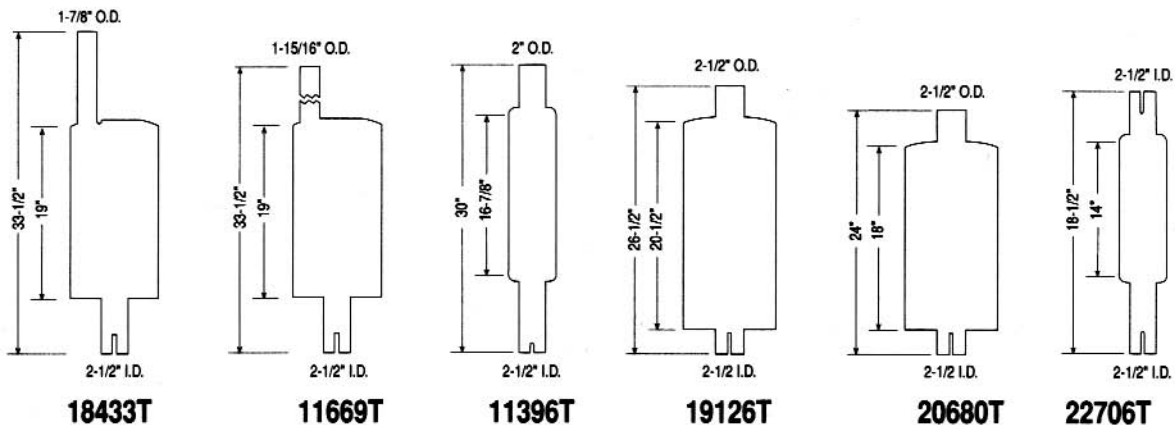

OFF-ROAD EQUIPMENT MUFFLERS

J.I. CASE

Machine/Model	Muffler			Stack
	Part Number	OEM Number	Outlet O.D. (inches)	Part Number
LOADERS/BACKHOES				
380CK, 480B, 480C, 480D, 480LL, 580C, 580D	18433T	D120870	1-7/8	
480B, 480C, 480D, 480LL, 580B, 580C, 580D	11669T	A39561		Q24617
580CK, 430 Diesel Before Serial Number 8268800('66) LCK-430G, 440, 441, 530, 630 Gas & Diesel	11369T	A39561	2	
580 Super E	19126T	A39022		
480E, 480E/LL, 580SE, A173180	20680T 19126T	A173180 A173648	2-1/2 2-1/2	Q42088
680CK Before S/N 9101501 680 CK Gas S/N 9101501 to 91102280 680CK + B S/N 9101501 to 9103967 680B Diesel S/N 9103967 to 9105879 680C Diesel S/N 9105879 to 9114101	22706T	A15163	2-1/2	

AUTO-JET MUFFLER CORP.

U.S. toll free 1-800-247-5391 • Fax 515-224-0727 • website: www.auto-jet.com
Canada toll free 1-866-229-3402 • Fax 519-455-1103 • website: www.unitedmuffler.com

OR 12