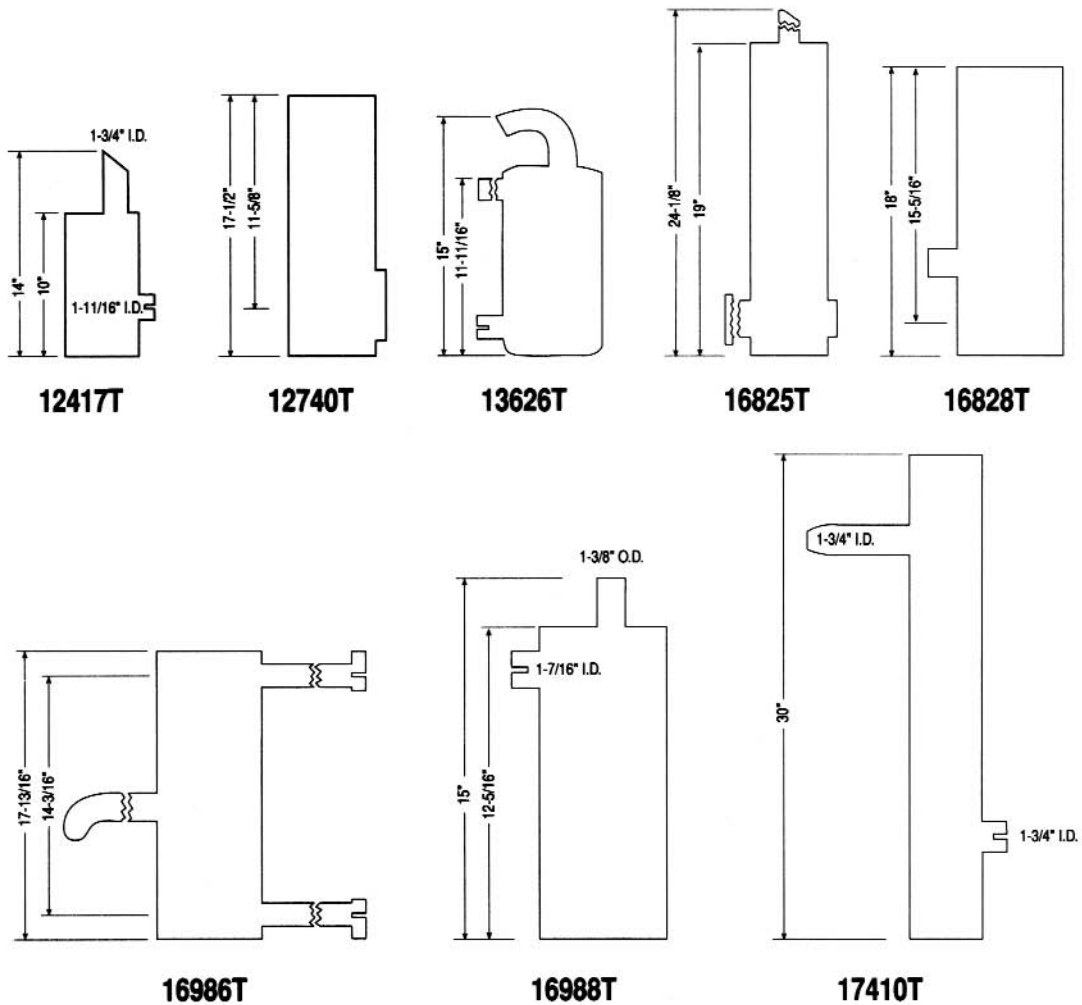

OFF-ROAD EQUIPMENT MUFFLERS

MELROE (BOBCAT)

Machine/Model	Muffler			Stack
	Part Number	OEM Number	Outlet O.D. (inches)	Part Number
SKID STEERS				
610	12417T	6519594	1-3/4	
720	12740T	6541298	1-3/4	
Mini-Bob	13626T	6555524	1-3/8	
825	16825T	6562191	1-5/8	
632, 732	16828T	6559630	1-5/8	
530	16986T	6560324	1-5/8	
310	16988T	6560310	1-1/2	
642, 643, 742, 743	17410T	6514737	1-3/4	

AUTO-JET MUFFLER CORP.

U.S. toll free 1-800-247-5391 • Fax 515-224-0727 • website: www.auto-jet.com
Canada toll free 1-866-229-3402 • Fax 519-455-1103 • website: www.unitedmuffler.com