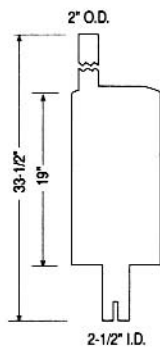

OFF-ROAD EQUIPMENT MUFFLERS

J.I. CASE

Machine/Model	Muffler			Stack
	Part Number	OEM Number	Outlet O.D. (inches)	Part Number
TRENCHERS				
DH4, DH4B, 1.8 Ltr. Leyland, DH5 DH5B, Serial Number 1187961 and after	11669T	A39561		Q24617
760	20680T 19126T	A173180 A173648	2-1/2	Q42088
WHEEL LOADERS				
W7E	22706T	A15163	2-1/2	
SKID STEERS				
1845, 1845B, 1845S	13909T	D64008	2	

11669T