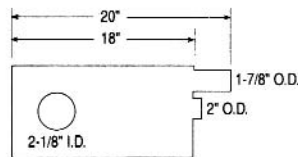

13909T

AUTO-JET MUFFLER CORP.

U.S. toll free 1-800-247-5391 • Fax 515-224-0727 • website: www.auto-jet.com
Canada toll free 1-866-229-3402 • Fax 519-455-1103 • website: www.unitedmuffler.com

OR 14