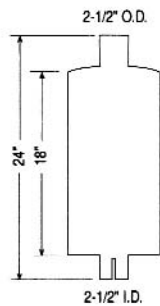

OFF-ROAD EQUIPMENT MUFFLERS

J.I. CASE

Machine/Model	Muffler			Stack
	Part Number	OEM Number	Outlet O.D. (inches)	Part Number
TRENCHERS				
DH4, DH4B, 1.8 Ltr. Leyland, DH5 DH5B, Serial Number 1187961 and after	11669T	A39561		Q24617
760	20680T 19126T	A173180 A173648	2-1/2	Q42088
WHEEL LOADERS				
W7E	22706T	A15163	2-1/2	
SKID STEERS				
1845, 1845B, 1845S	13909T	D64008	2	

20680T

AUTO-JET MUFFLER CORP.

U.S. toll free 1-800-247-5391 • Fax 515-224-0727 • website: www.auto-jet.com
Canada toll free 1-866-229-3402 • Fax 519-455-1103 • website: www.unitedmuffler.com

OR 14