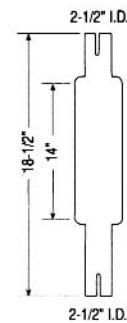

OFF-ROAD EQUIPMENT MUFFLERS

J.I. CASE

Machine/Model	Muffler			Stack
	Part Number	OEM Number	Outlet O.D. (inches)	Part Number
TRENCHERS				
DH4, DH4B, 1.8 Ltr. Leyland, DH5 DH5B, Serial Number 1187961 and after	11669T	A39561		Q24617
760	20680T 19126T	A173180 A173648	2-1/2	Q42088
WHEEL LOADERS				
W7E	22706T	A15163	2-1/2	
SKID STEERS				
1845, 1845B, 1845S	13909T	D64008	2	

22706T

AUTO-JET MUFFLER CORP.

U.S. toll free 1-800-247-5391 • Fax 515-224-0727 • website: www.auto-jet.com
Canada toll free 1-866-229-3402 • Fax 519-455-1103 • website: www.unitedmuffler.com

OR 14