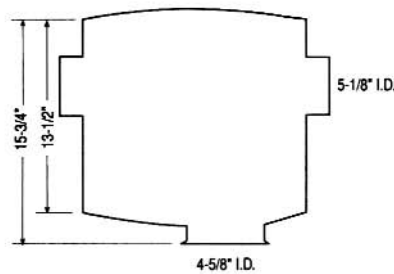

OFF-ROAD EQUIPMENT MUFFLERS

CATERPILLAR

Machine/Model	Serial Number	Part Number	Muffler		Stack
			OEM Number	Outlet O.D. (inches)	Part Number
TRACK TYPE TRACTORS					
D8	76V505-776	21201T	6N7212	5	18906N
	76V777-Up	21201T	6N7212	5	18906N
	77V5006-14410	21201T	6N7212	5	18906N
	77V14411-Up	21201T	6N7212	5	18906N
D7	35N1-Up	15994T	6N0731	5-1/8	18904N
	72W1-Up (LGP)	15994T	6N0731	5-1/8	18904N
	91V917-Up	15994T	6N0731	5-1/8	18904N
	92V2127-Up	15994T	6N0731	5-1/8	18904N
D6	3X1-Up	20620T	7S8443	4-1/2	90552A
	4X1-Up	20620T	7S8443	4-1/2	90552A
	6X1-Up	20620T	7S8443	4-1/2	90552A
	10K5984-LB	20620T	7S8443	4-1/2	90552A
	19X767-LB	20620T	7S8443	4-1/2	90552A
	20X3042-Up	20620T	7S8443	4-1/2	90552A
	69U1-LB	20620T	7S8443	4-1/2	90552A
	99J1551-Up	20620T	7S8443	4-1/2	90552A
	9U3263-29764	20153T	3K3124		90552A
	10K1-510, 14, 18, 2263	20153T	3K3124	3-1/8	89212A
	10K5984	20153T	3K3124	3-1/8	89212A
	10K5985-Up	20153T	3K3124	3-1/8	
	10K511, 13, 17, 19-21	20153T	3K3124	3-1/8	
	23-26, 28-62, 64-5983				
	37A1-Up	20153T	3K3124	3-1/8	
	44A1-13071	20153T	3K3124	3-1/8	
	99J1-345	20153T	3K3124	3-1/8	
	99J346-Up	20153T	3K3124	3-1/8	

15994T

*AVAILABLE IN HEAVY DUTY

Caterpillar Part Numbers are for reference use only.

AUTO-JET MUFFLER CORP.

U.S. toll free 1-800-247-5391 • Fax 515-224-0727 • website: www.auto-jet.com
Canada toll free 1-866-229-3402 • Fax 519-455-1103 • website: www.unitedmuffler.com

OR 5