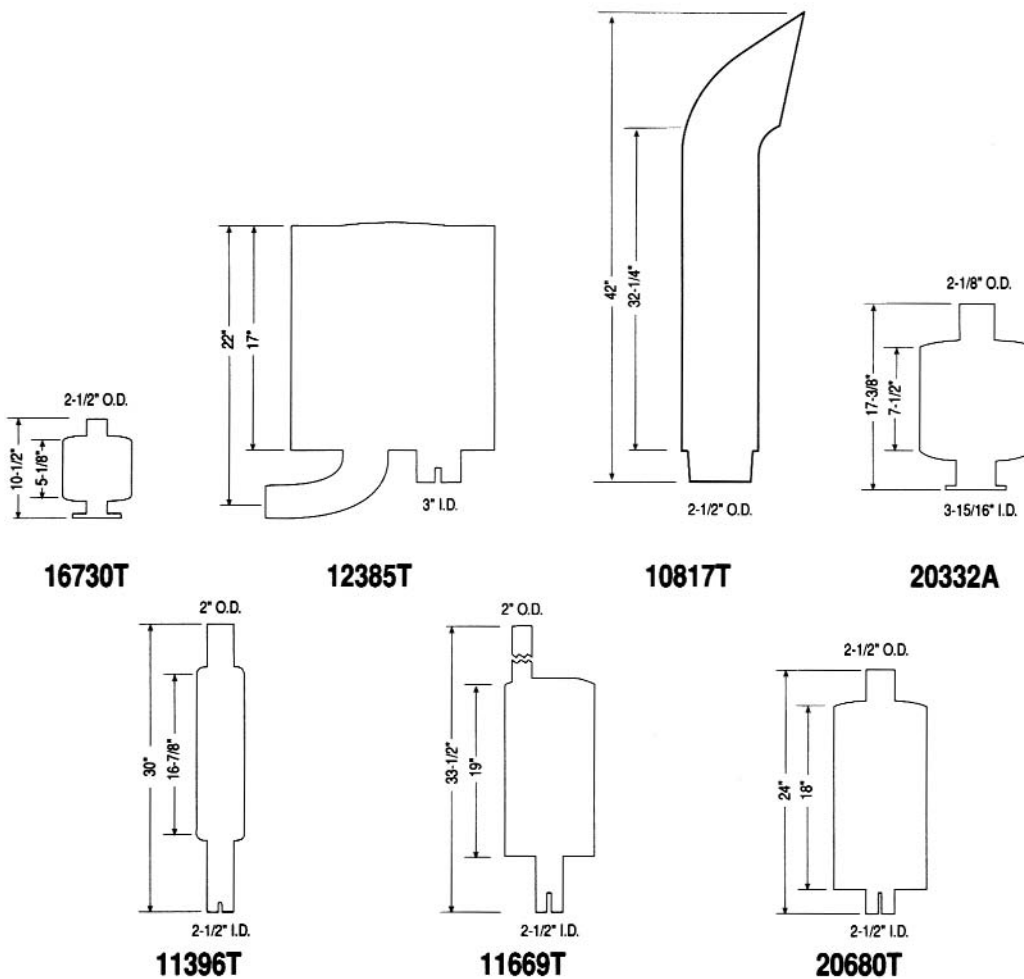

J.I. CASE

Machine/Model	Muffler			Stack
	Part Number	OEM Number	Outlet O.D. (inches)	Part Number
CRAWLER TRACTORS				
310G, 350, 450	16730T	R41889		Q42097
805B w/o TURBO, 850C, 855C, 1150B, 1150C, 1150D, 1155D	12385T	R27575	2-1/2	
850, 1150	10817T	D47767	Curved	
450, C, N, 455C, 550, w/o TURBO	20332A	A172785		
FORK LIFTS				
580CK	11396T	A39022	2	
584C, 584D, 585C, 585D, 586C, 586D	11669T	A39561		Q24617
584E, 585E, 586E	20680T	A173180		Q42088