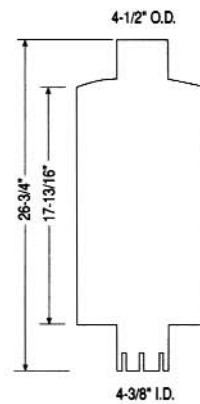

OFF-ROAD EQUIPMENT MUFFLERS

CATERPILLAR

Machine/Model	Serial Number	Part Number	Muffler		Stack
			OEM Number	Outlet O.D. (inches)	Part Number
TRACK TYPE TRACTORS					
D8	76V505-776	21201T	6N7212	5	18906N
	76V777-Up	21201T	6N7212	5	18906N
	77V5006-14410	21201T	6N7212	5	18906N
	77V14411-Up	21201T	6N7212	5	18906N
D7	35N1-Up	15994T	6N0731	5-1/8	18904N
	72W1-Up (LGP)	15994T	6N0731	5-1/8	18904N
	91V917-Up	15994T	6N0731	5-1/8	18904N
	92V2127-Up	15994T	6N0731	5-1/8	18904N
D6	3X1-Up	20620T	7S8443	4-1/2	90552A
	4X1-Up	20620T	7S8443	4-1/2	90552A
	6X1-Up	20620T	7S8443	4-1/2	90552A
	10K5984-LB	20620T	7S8443	4-1/2	90552A
	19X767-LB	20620T	7S8443	4-1/2	90552A
	20X3042-Up	20620T	7S8443	4-1/2	90552A
	69U1-LB	20620T	7S8443	4-1/2	90552A
	99J1551-Up	20620T	7S8443	4-1/2	90552A
	9U3263-29764	20153T	3K3124		90552A
	10K1-510, 14, 18, 2263	20153T	3K3124	3-1/8	89212A
	10K5984	20153T	3K3124	3-1/8	89212A
	10K5985-Up	20153T	3K3124	3-1/8	
	10K511, 13, 17, 19-21	20153T	3K3124	3-1/8	
	23-26, 28-62, 64-5983				
	37A1-Up	20153T	3K3124	3-1/8	
	44A1-13071	20153T	3K3124	3-1/8	
	99J1-345	20153T	3K3124	3-1/8	
	99J346-Up	20153T	3K3124	3-1/8	

20620T *

*AVAILABLE IN HEAVY DUTY

Caterpillar Part Numbers are for reference use only.

AUTO-JET MUFFLER CORP.

U.S. toll free 1-800-247-5391 • Fax 515-224-0727 • website: www.auto-jet.com
Canada toll free 1-866-229-3402 • Fax 519-455-1103 • website: www.unitedmuffler.com

OR 5