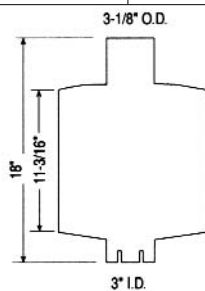

OR 5

OFF-ROAD EQUIPMENT MUFFLERS

CATERPILLAR

Machine/Model	Serial Number	Muffler			Stack	
		Part Number	OEM Number	Outlet O.D. (inches)	Part Number	
TRACK TYPE TRACTORS						
D4	7R1-464	20805T	8S4996	3-1/8	89212A	
	44H1-677	20805T	8S4996	3-1/8	89212A	
	60J1-3111	20805T	8S4996	3-1/8	89212A	
	61J1-498	20805T	8S4996	3-1/8	89212A	
	7R465-LB	20153T	3K3124	3-1/8	89020A	
	22C1-655	20153T	3K3124			
	27X918-Up	20153T	3K3124	3-1/8	89021A	
	28X1-Up	20153T	3K3124	3-1/8	89021A	
	29X1-757	20153T	3K3124	3-1/8	89021A	
	39A1-581	20153T	3K3124			
	40A1-5253	20153T	3L3124			
	44H678-Up	20153T	3K3124	3-1/8	89020A	
	50X754-896	20153T	3K3124	3-1/8	89051A	
	50X897-Up	20153T	3K3124	3-1/8	89021A	
	51X842-1023	20153T	3K3124	3-1/8	89051A	
	51X1024-Up	20153T	3K3124	3-1/8	89021A	
	59J1185-Up	20153T	3K3124	3-1/8	89020A	
	60J3112-4375	20153T	3K3124	3-1/8	89020A	
	68X1-766	20153T	3K3124	3-1/8	89021A	
	69X1-1424	20153T	3K3124	3-1/8	89021A	
	70X1-870	20153T	3K3124	3-1/8	89021A	
	71X1-Up	20153T	3K3124	3-1/8	89021A	
	72X1-638	20153T	3K3124	3-1/8	89021A	
	78A1-Up	20153T	3K3124			
	82J1-3259	20153T	3K3124	3-1/8	89212A	
	82J3260-Up	20153T	3K3124	3-1/8	89020A	
	83J1-1824	20153T	3K3124	3-1/8	89212A	
	83J1825-Up	20153T	3K3124	3-1/8	89020A	
	84J1-1390	20153T	3K3124	3-1/8	89212A	
	84J11391-Up	20153T	3K3124	3-1/8	89020A	
	84J1-422, 45, 48, 49 & 456, 84J443, 44, 46 50, 457-1390	20153T	3K3124			
	D5	6R1-478	20805T	8S4996	3-1/8	
		12R1-146	20805T	8S4996	3-1/8	
81H1-Up		20153T	3K3124	3-1/8		
83H1-455		20153T	3K3124	3-1/8		
84H1-809		20153T	3K3124	3-1/8		
85H1-Up		20153T	3K3124	3-1/8	89050A	
93J1-Up		20153T	3K3124	3-1/8	89212A	
94J1-702		20153T	3K3124	3-1/8	89212A	
94J1-Up		20153T	3K3124	3-1/8		
95J1-258		20153T	3K3124	3-1/8	89212A	