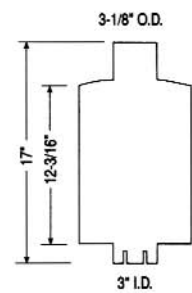

20153T *

*AVAILABLE IN HEAVY DUTY

Caterpillar Part Numbers are for reference use only.

AUTO-JET MUFFLER CORP.

U.S. toll free 1-800-247-5391 • Fax 515-224-0727 • website: www.auto-jet.com
Canada toll free 1-866-229-3402 • Fax 519-455-1103 • website: www.unitedmuffler.com

OR 5