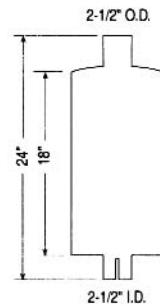

OFF-ROAD EQUIPMENT MUFFLERS

J.I. CASE

Machine/Model	Muffler			Stack
	Part Number	OEM Number	Outlet O.D. (inches)	Part Number
TRENCHERS				
DH4, DH4B, 1.8 Ltr. Leyland, DH5 DH5B, Serial Number 1187961 and after	11669T	A39561		Q24617
760	20680T 19126T	A173180 A173648	2-1/2	Q42088
WHEEL LOADERS				
W7E	22706T	A15163	2-1/2	
SKID STEERS				
1845, 1845B, 1845S	13909T	D64008	2	

19126T

AUTO-JET MUFFLER CORP.

U.S. toll free 1-800-247-5391 • Fax 515-224-0727 • website: www.auto-jet.com
Canada toll free 1-866-229-3402 • Fax 519-455-1103 • website: www.unitedmuffler.com

OR 14