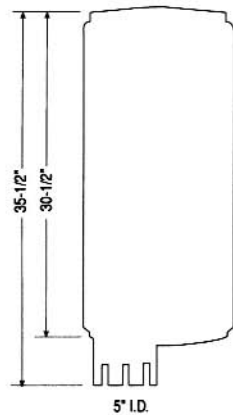

OFF-ROAD EQUIPMENT MUFFLERS

CATERPILLAR

Machine/Model	Serial Number	Part Number	Muffler		Stack	
			OEM Number	Outlet O.D. (inches)	Part Number	
COMPACTORS						
814	90P1-147	20620T	7S8443	4-1/2		90552A
TRACTOR-SCRAPERS						
613	71M1-LB	20620T	7S8443	4-1/2		90553A
PIPE LAYERS						
583	78V535-947 78V948-Up	21201T 21201T	6N7212 6N7212	5 5		18906N 18906N
572	40U411-Up	15994T	6N0731	5-1/8		18904N
571	16W256-Up	15994T	6N0731	5-1/8		18904N
561	62A1-387 85H1-Up 92J1-321	20153T 20153T 20153T	3K3124 3K3124 3K3124	3-1/8 3-1/8 3-1/8		89143A 89212A

21201T

*AVAILABLE IN HEAVY DUTY

Caterpillar Part Numbers are for reference use only.

AUTO-JET MUFFLER CORP.

U.S. toll free 1-800-247-5391 • Fax 515-224-0727 • website: www.auto-jet.com
Canada toll free 1-866-229-3402 • Fax 519-455-1103 • website: www.unitedmuffler.com

OR 7